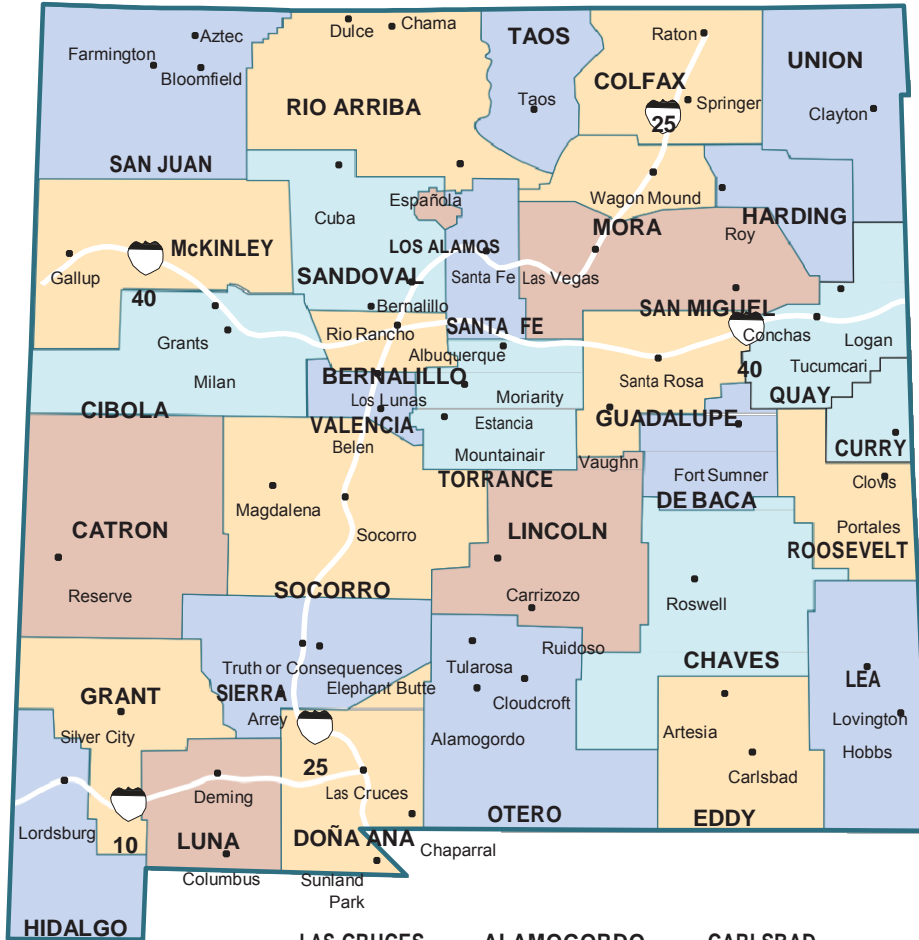

FARMINGTON
Elks 1747

LOS ALAMOS
American Legion 90

SANTA FE
FOP 3
FOE 2811
American Legion 1

RATON
Elks 865
VFW 1793

LAS VEGAS
FOE 3815
ELKS 408

Gallup
Elks 1440

RIO RANCHO
American Legion 118
VFW 5890

ALBUQUERQUE
American Legion 13
American Legion 49
American Legion 69
American Legion 72
American Legion 99
American Legion 100
Moose 1517
VFW 401

BELEN
Moose 1680

SOCORRO
FOE 4017

T or C
Moose 2050

SILVER CITY
Moose 1718
Elks 413

CABALLO
FOE 4308

ELEPHANT BUTTE
American Legion 44

Deming
EIK 2750
Moose 2088

LAS CRUCES
Elks 1119
Moose 2081
FOE 4038
VFW 10124
VFW 6917

ALAMOGORDO
Elks 1897
Moose 2016
FOE 4101

CARLSBAD
American Legion 7
Elks 1558

ARTESIA
Moose 2152
Elks 1717

CONCHAS
American Legion 19

LOGAN
American Legion 77
Foe 3256

TUCUMCARI
Elks 1172

CLOVIS
American Legion 25
American Legion 117
FOE 3245
VFW 3015
VFW 3280
Elks 1244
Am-Vet 14